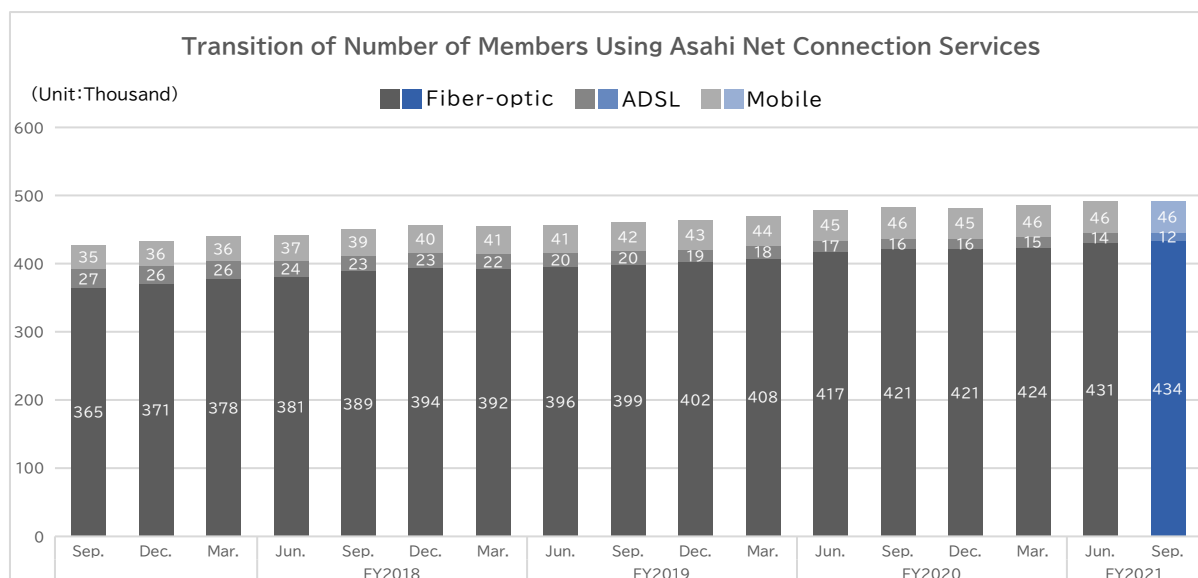

October 7, 2021

Asahi Net, Inc.

(Code Number: 3834 Tokyo Stock Exchange, First Section)

Number of Asahi Net Members Using the Internet Connection Services as of the end of September 2021

This release is to announce the number of Asahi Net members who are using our internet connection services (fiber-optic, ADSL, and mobile) as of the end of September 2021.

- 434,000 fiber-optic subscribers; an increase of 13,000 year-on-year.
- 46,000 mobile connection subscribers; an increase of approx. 1,000 year-on-year.

We have been disclosing the number of Asahi Net members once in every half year, but starting fiscal year ending March 2022, the number of Asahi Net members who are using our internet connection services* will be disclosed on a quarterly basis.

*Internet connection services: Refers to Asahi Net's fiber-optics, ADSL and mobile connection services.

(Unit: Thousand)	Sep 30,2020	Sep 30,2021	Change	Mar 31,2021
Fiber-optic	421	434	+13	424
ADSL	16	12	△4	15
Mobile	46	46	+1	46

The number of Asahi Net members as of the end of September 2021 is 649,000; an increase of 15,000 year-on-year.