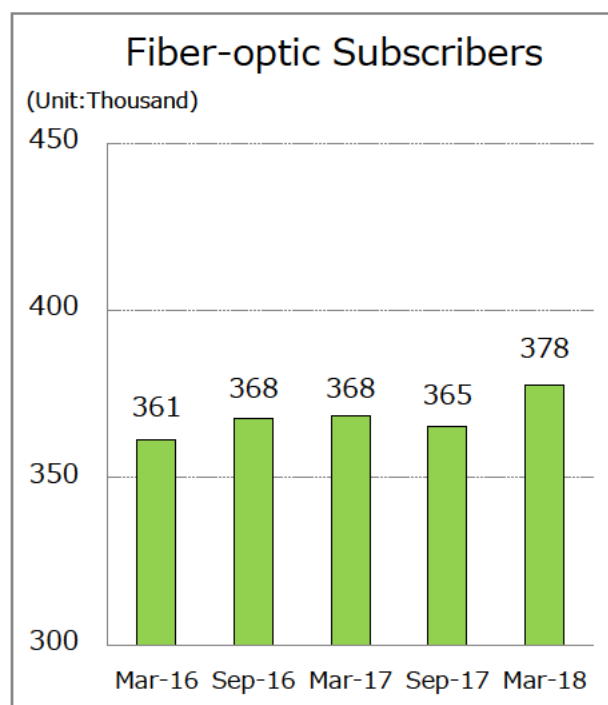

April 5, 2018

Asahi Net, Inc.

Number of Asahi Net Service Subscribers, as of March 31, 2018

Asahi Net, Inc. today announced the number of Asahi Net service subscribers as of March 31, 2018.

- 599 thousand subscribers in total; an increase of 1.4% year-on-year.
- 378 thousand fiber-optic subscribers; an increase of 2.6% year-on-year.

(Unit: Thousand)

	March 31, 2017	March 31, 2018	Change	Ratio	Sep 30, 2017
Fiber-optic	368	378	+10	+2.6%	365
ADSL	29	25	- 4	-12.2%	27
Broadband	397	403	+6	+1.5%	392
Mobile, others	194	196	+2	+1.1%	195
Total	591	599	+8	+1.4%	587