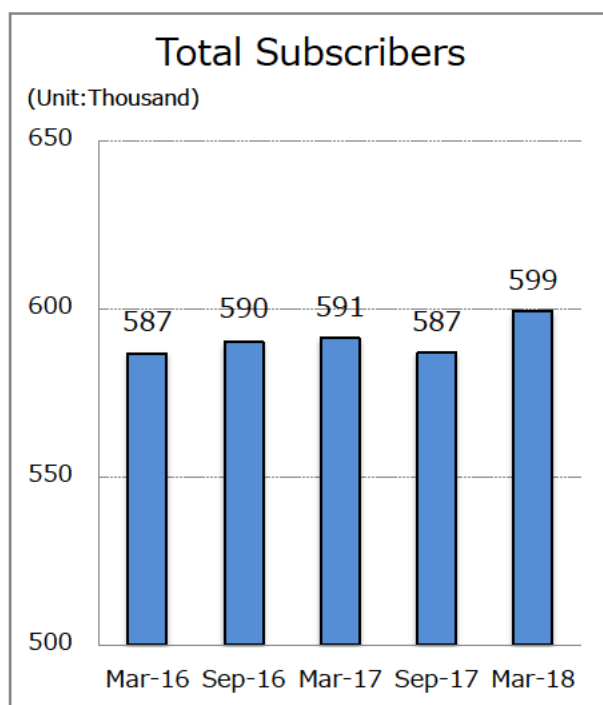

April 5, 2018

Asahi Net, Inc.

Number of Asahi Net Service Subscribers, as of March 31, 2018

Asahi Net, Inc. today announced the number of Asahi Net service subscribers as of March 31, 2018.

- 599 thousand subscribers in total; an increase of 1.4% year-on-year.
- 378 thousand fiber-optic subscribers; an increase of 2.6% year-on-year.

(Unit: Thousand)

	March 31, 2017	March 31, 2018	Change	Ratio	Sep 30, 2017
Fiber-optic	368	378	+10	+2.6%	365
ADSL	29	25	- 4	-12.2%	27
Broadband	397	403	+6	+1.5%	392
Mobile, others	194	196	+2	+1.1%	195
Total	591	599	+8	+1.4%	587