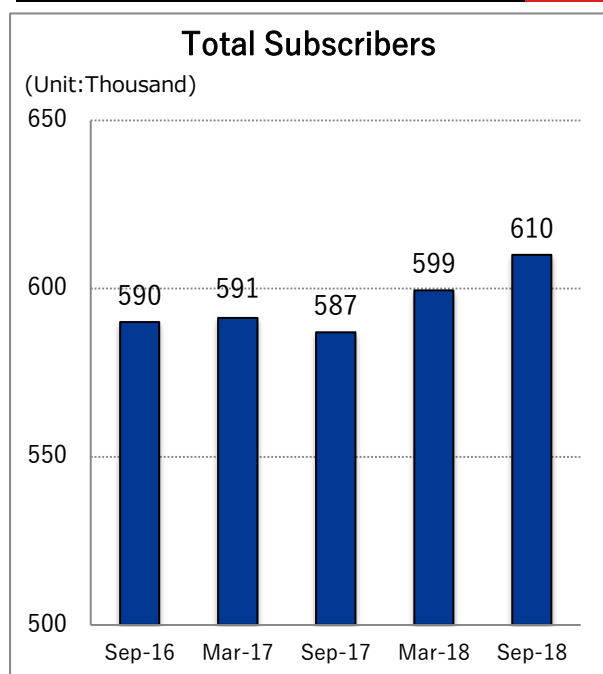

Number of Asahi Net Service Subscribers, as of September 30, 2018

Asahi Net, Inc. today announced the number of Asahi Net service subscribers as of September 30, 2018.

- 610 thousand subscribers in total; an increase of 3.8% year-on-year.
- 389 thousand fiber-optic subscribers; an increase of 6.5% year-on-year.

(Unit: Thousand)

	Sep 30, 2017	Sep 30, 2018	Change	Ratio	March 31, 2018
Fiber-optic	365	389	+24	+6.5%	378
ADSL	27	23	- 4	-13.3%	25
Broadband	392	413	+20	+5.1%	403
Mobile, others	195	197	+2	+1.2%	196
Total	587	610	+23	+3.8%	599