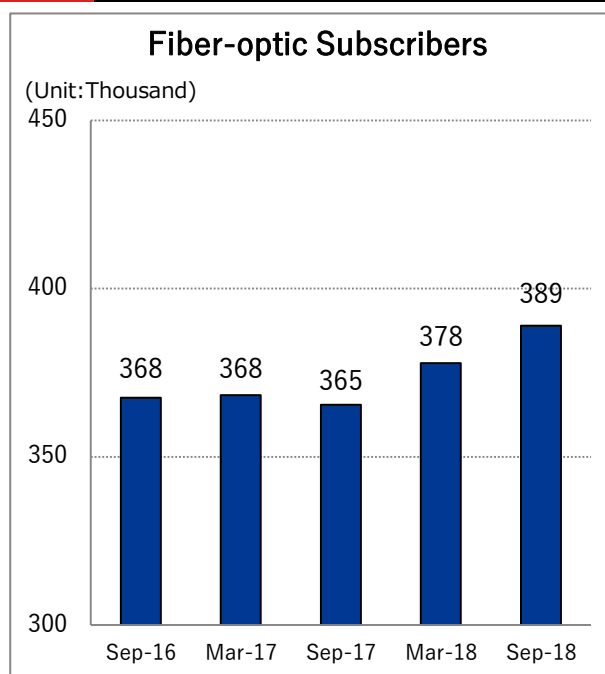

Number of Asahi Net Service Subscribers, as of September 30, 2018

Asahi Net, Inc. today announced the number of Asahi Net service subscribers as of September 30, 2018.

- 610 thousand subscribers in total; an increase of 3.8% year-on-year.
- 389 thousand fiber-optic subscribers; an increase of 6.5% year-on-year.

(Unit: Thousand)

	Sep 30, 2017	Sep 30, 2018	Change	Ratio	March 31, 2018
Fiber-optic	365	389	+24	+6.5%	378
ADSL	27	23	- 4	-13.3%	25
Broadband	392	413	+20	+5.1%	403
Mobile, others	195	197	+2	+1.2%	196
Total	587	610	+23	+3.8%	599