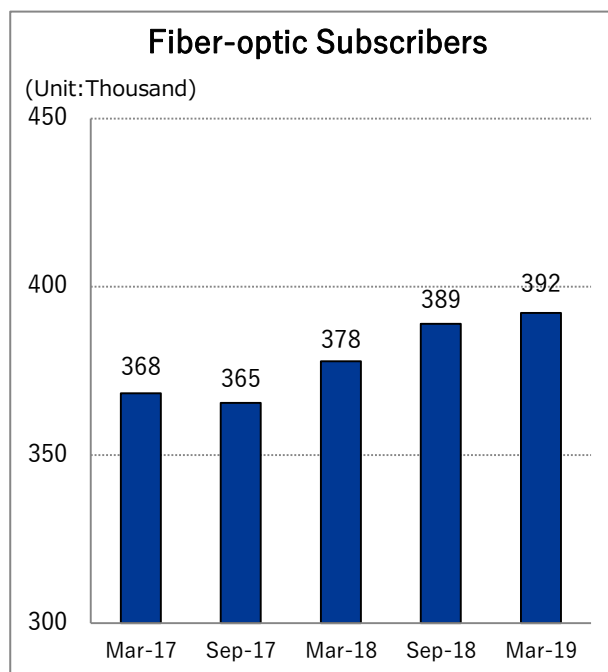

April 8, 2019
Asahi Net, Inc.

(Code Number: 3834, Tokyo Stock Exchange, First Section)

Number of Asahi Net Service Subscribers, as of March 31, 2019

Asahi Net, Inc. today announced the number of Asahi Net service subscribers as of March 31, 2019.

- 613,000 subscribers in total; an increase of 13,000 year-on-year.
- 392,000 fiber-optic subscribers; an increase of 14,000 year-on-year.

(Unit : Thousand)	March 31, 2018	March 31, 2019	Change	Sep 30, 2018
Fiber-optic	378	392	+14	389
ADSL	26	22	- 4	23
Broadband	403	414	+10	413
Mobile,others	196	199	+3	197
Total	599	613	+13	610

[Inquiries regarding this announcement]

Office of President, Asahi Net, Inc.

KABUKIZA TOWER 21F, Ginza 4-12-15 Chuo-ku, Tokyo

TEL: 03-3541-8311

E-mail: ir_at_asahi-net.co.jp (Please type @ in place of _at_)