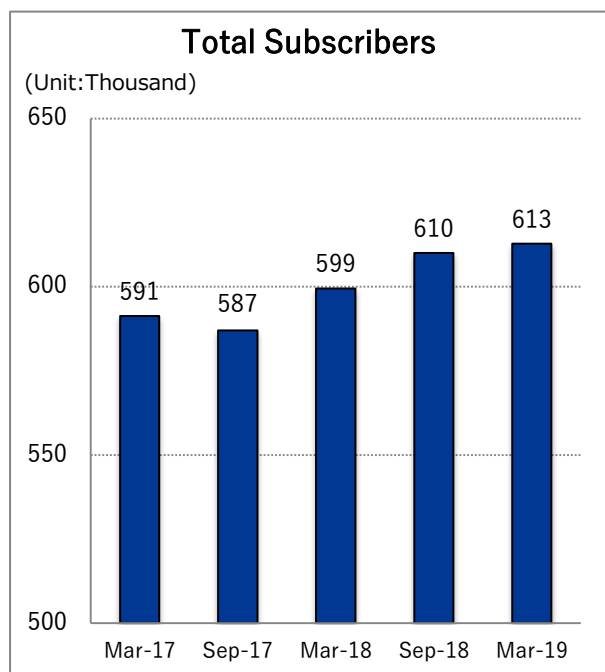

April 8, 2019
Asahi Net, Inc.

(Code Number: 3834, Tokyo Stock Exchange, First Section)

Number of Asahi Net Service Subscribers, as of March 31, 2019

Asahi Net, Inc. today announced the number of Asahi Net service subscribers as of March 31, 2019.

- 613,000 subscribers in total; an increase of 13,000 year-on-year.
- 392,000 fiber-optic subscribers; an increase of 14,000 year-on-year.

(Unit : Thousand)	March 31, 2018	March 31, 2019	Change	Sep 30, 2018
Fiber-optic	378	392	+14	389
ADSL	26	22	- 4	23
Broadband	403	414	+10	413
Mobile,others	196	199	+3	197
Total	599	613	+13	610

[Inquiries regarding this announcement]

Office of President, Asahi Net, Inc.

KABUKIZA TOWER 21F, Ginza 4-12-15 Chuo-ku, Tokyo

TEL: 03-3541-8311

E-mail: ir_at_asahi-net.co.jp (Please type @ in place of _at_)