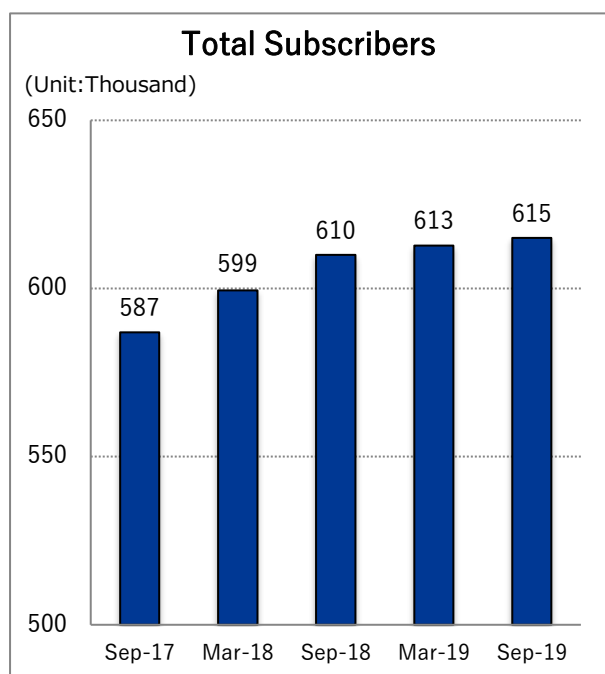

October 7, 2019

Asahi Net, Inc.

(Code Number: 3834 Tokyo Stock Exchange, First Section)

Number of Asahi Net Service Subscribers, as of September 30, 2019

Asahi Net, Inc. today announced the number of Asahi Net service subscribers as of September 30, 2019.

- 615,000 subscribers in total; an increase of 6,000 year-on-year.
- 399,000 fiber-optic subscribers; an increase of 10,000 year-on-year.

(Unit : Thousand)	Sep 30, 2018	Sep 30, 2019	Change	March 31, 2019
Fiber-optic	389	399	+10	392
ADSL	23	20	- 4	22
Broadband	413	419	+6	414
Mobile,others	197	197	- 0	199
Total	610	615	+6	613