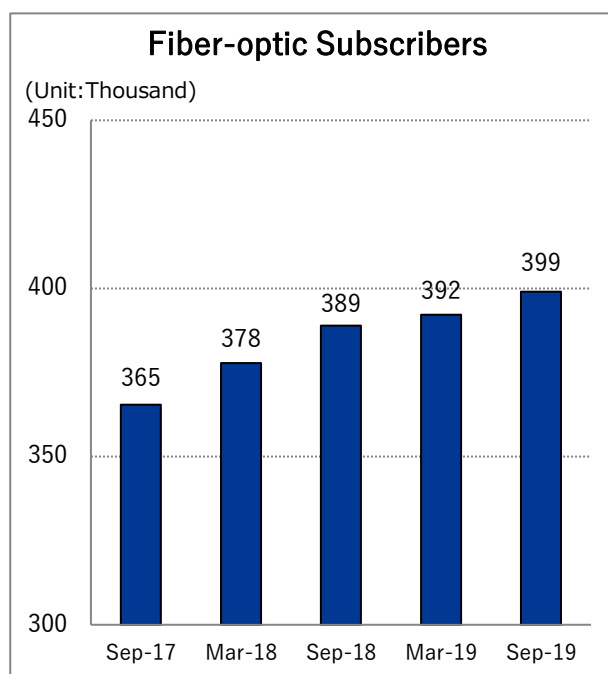

October 7, 2019

Asahi Net, Inc.

(Code Number: 3834 Tokyo Stock Exchange, First Section)

Number of Asahi Net Service Subscribers, as of September 30, 2019

Asahi Net, Inc. today announced the number of Asahi Net service subscribers as of September 30, 2019.

- 615,000 subscribers in total; an increase of 6,000 year-on-year.
- 399,000 fiber-optic subscribers; an increase of 10,000 year-on-year.

(Unit : Thousand)	Sep 30, 2018	Sep 30, 2019	Change	March 31, 2019
Fiber-optic	389	399	+10	392
ADSL	23	20	- 4	22
Broadband	413	419	+6	414
Mobile,others	197	197	- 0	199
Total	610	615	+6	613