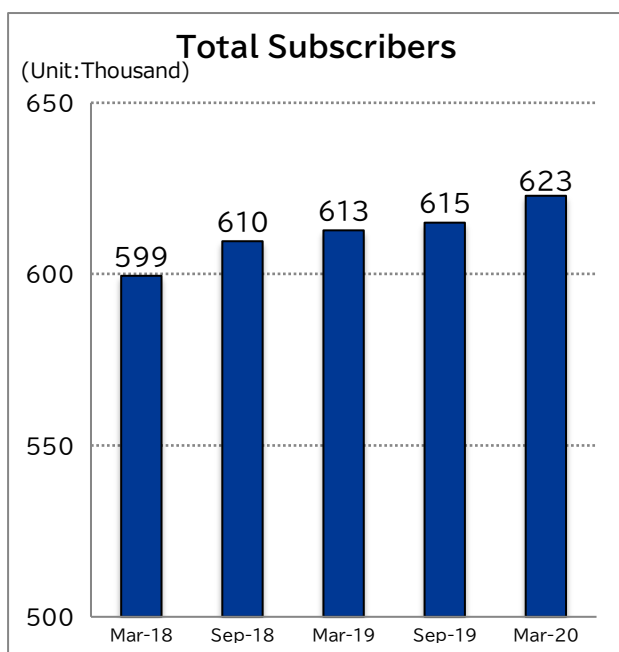

April 8, 2020
Asahi Net, Inc.

(Code Number: 3834 Tokyo Stock Exchange, First Section)

Number of Asahi Net Service Subscribers, as of March 31, 2020

Asahi Net, Inc. today announced the number of Asahi Net service subscribers as of March 31, 2020.

- 623,000 subscribers in total; an increase of 10,000 year-on-year.
- 408,000 fiber-optic subscribers; an increase of 15,000 year-on-year.

(Unit:Thousand)	March 31, 2019	March 31, 2020	Change	Sep 30, 2019
Fiber-optic	392	408	+15	399
ADSL	22	18	- 3	20
Broadband	414	426	+12	419
Mobile,others	199	197	- 2	197
Total	613	623	+10	615