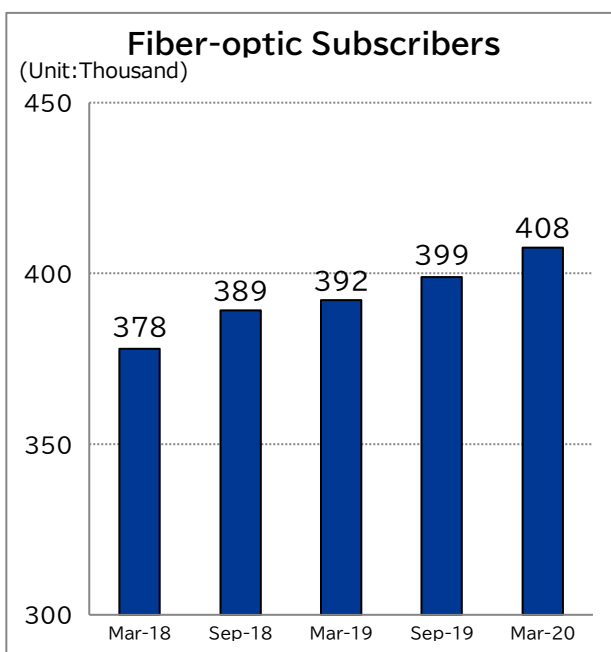

April 8, 2020
Asahi Net, Inc.

(Code Number: 3834 Tokyo Stock Exchange, First Section)

Number of Asahi Net Service Subscribers, as of March 31, 2020

Asahi Net, Inc. today announced the number of Asahi Net service subscribers as of March 31, 2020.

- 623,000 subscribers in total; an increase of 10,000 year-on-year.
- 408,000 fiber-optic subscribers; an increase of 15,000 year-on-year.

(Unit:Thousand)	March 31, 2019	March 31, 2020	Change	Sep 30, 2019
Fiber-optic	392	408	+15	399
ADSL	22	18	- 3	20
Broadband	414	426	+12	419
Mobile,others	199	197	- 2	197
Total	613	623	+10	615