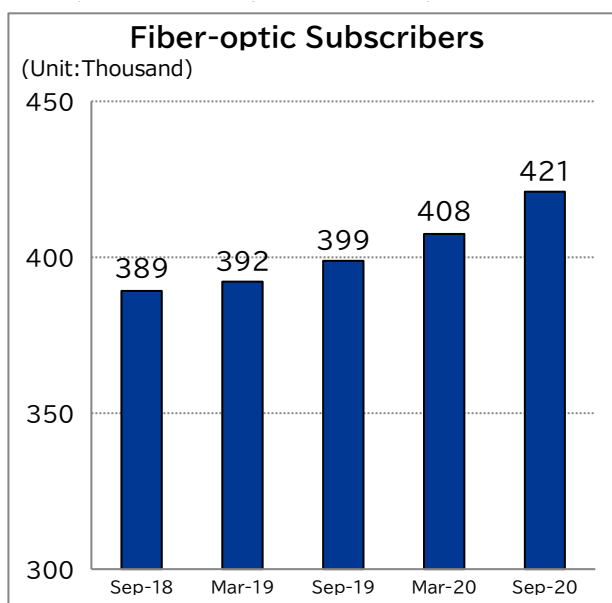

October 6, 2020

Asahi Net, Inc.

(Code Number: 3834 Tokyo Stock Exchange, First Section)

Number of Asahi Net Service Subscribers, as of September 30, 2020

Asahi Net, Inc. today announced the number of Asahi Net service subscribers as of September 30, 2020.

- 634,000 subscribers in total; an increase of 19,000 year-on-year.
- 421,000 fiber-optic subscribers; an increase of 22,000 year-on-year.

(Unit:Thousand)	Sep 30, 2019	Sep 30, 2020	増減数	Mar 31, 2019
Fiber-optic	399	421	+22	408
ADSL	20	16	- 3	18
Broadband	419	438	+19	426
Mobile	42	46	+3	44
Others	154	151	- 3	153
Total	615	634	+19	623

[Inquiries regarding this announcement]

Office of President, Asahi Net, Inc.

KABUKIZA TOWER 21F, Ginza 4-12-15 Chuo-ku, Tokyo

TEL: 03-3541-8311

E-mail: ir_at_asahi-net.co.jp (Please type @ in place of _at_)