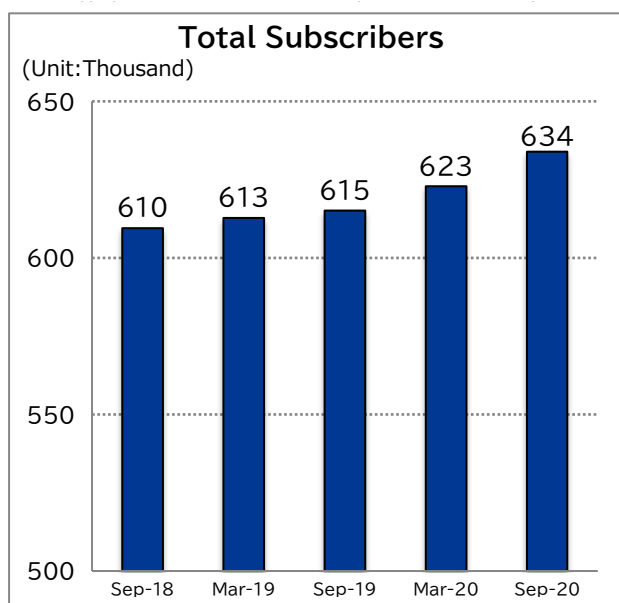

October 6, 2020

Asahi Net, Inc.

(Code Number: 3834 Tokyo Stock Exchange, First Section)

Number of Asahi Net Service Subscribers, as of September 30, 2020

Asahi Net, Inc. today announced the number of Asahi Net service subscribers as of September 30, 2020.

- 634,000 subscribers in total; an increase of 19,000 year-on-year.
- 421,000 fiber-optic subscribers; an increase of 22,000 year-on-year.

(Unit:Thousand)	Sep 30, 2019	Sep 30, 2020	増減数	Mar 31, 2019
Fiber-optic	399	421	+22	408
ADSL	20	16	- 3	18
Broadband	419	438	+19	426
Mobile	42	46	+3	44
Others	154	151	- 3	153
Total	615	634	+19	623

[Inquiries regarding this announcement]

Office of President, Asahi Net, Inc.

KABUKIZA TOWER 21F, Ginza 4-12-15 Chuo-ku, Tokyo

TEL: 03-3541-8311

E-mail: ir_at_asahi-net.co.jp (Please type @ in place of _at_)