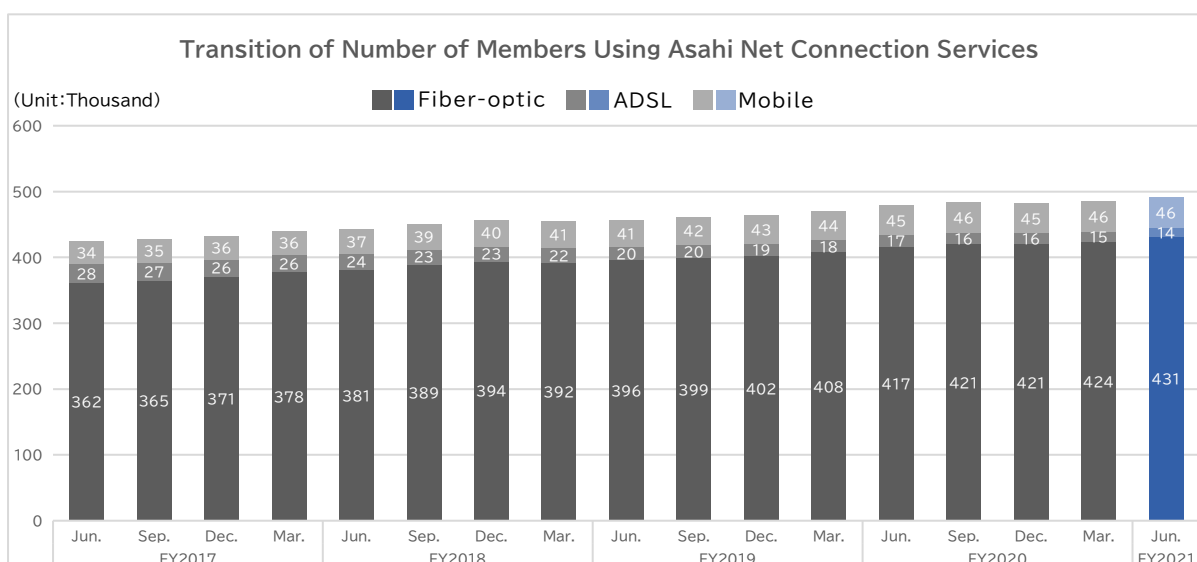

July 8, 2021

Asahi Net, Inc.

(Code Number: 3834 Tokyo Stock Exchange, First Section)

Number of Asahi Net Members Using the Internet Connection Services as of the end of June 2021

This release is to announce the number of Asahi Net members who are using our internet connection services (fiber-optic, ADSL, and mobile) as of the end of June 2021.

- 431,000 fiber-optic subscribers; an increase of 14,000 year-on-year.
- 46,000 mobile connection subscribers; an increase of approx. 1,000 year-on-year.

We have been disclosing the number of Asahi Net members once in every half year, but starting fiscal year ending March 2022, the number of Asahi Net members who are using our internet connection services* will be disclosed on a quarterly basis.

*Internet connection services: Refers to Asahi Net's fiber-optics, ADSL and mobile connection services.

(Unit: Thousand)	Jun 30,2020	Jun 30,2021	Change	Mar 31,2021
Fiber-optic	417	431	+14	424
ADSL	17	14	△4	15
Mobile	45	46	+0	46

The number of Asahi Net members as of the end of June 2021 is 648,000; an increase of 15,000 year-on-year.